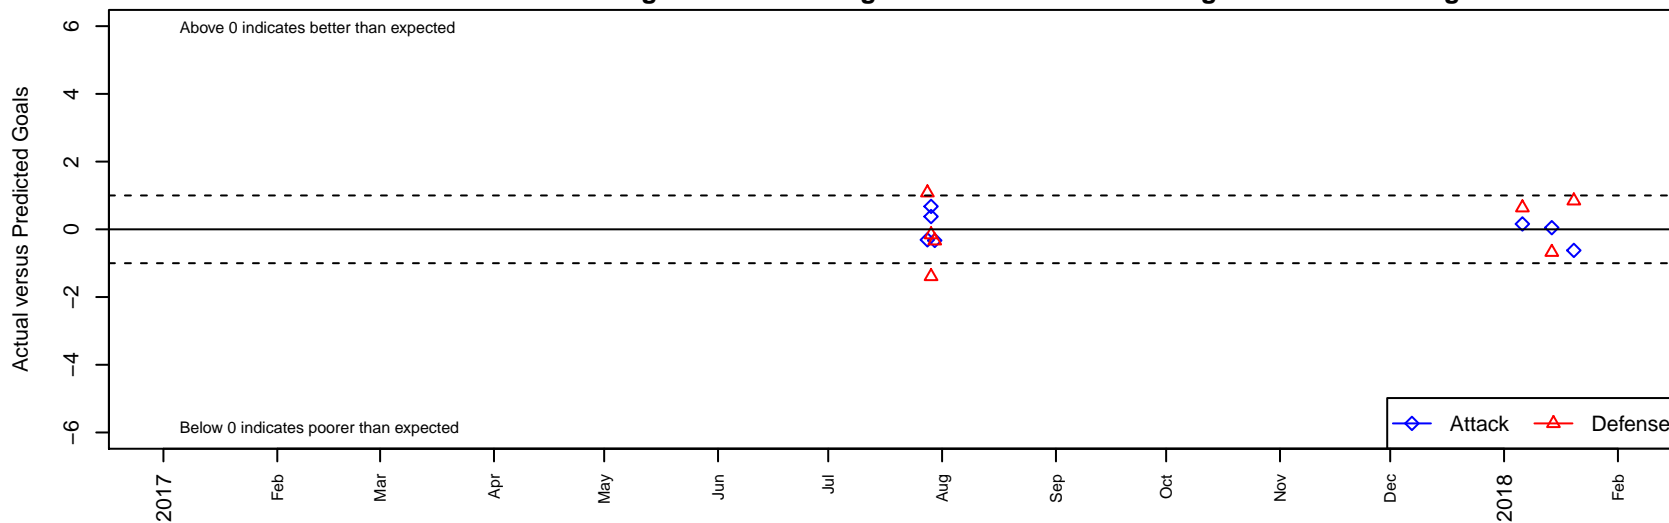

# South Whidbey Reign G01

South Whidbey SC  
 , WA  
 G01 total strength=1284  
 attack=2.8 defense=10.21  
 fall league = NPSL Div 2 (01) U17

alt names used:

Venues played:  
 2017 Crossfire Select U17 Gold  
 2017 NPSL Division 2 (01) U17

**South Whidbey Reign G01**  
 Dots are actual minus expected GF (blue circles) and GA (red triangles).  
 Blue line is smoothed change in attack strength. Red is smoothed change in defense strength.

<b>date</b>	<b>home</b>		<b>away</b>		<b>venue</b>	<b>pred.home</b>	<b>pred.away</b>
2018-01-20	Seattle United Shoreline Blue G01	0	South Whidbey Reign G01	0	2017 NPSL Division 2 (01) U17	0.84	0.62
2018-01-14	NW United Red G01	1	South Whidbey Reign G01	1	2017 NPSL Division 2 (01) U17	0.32	0.95
2018-01-06	Granite Falls Thunderbirds G01	0	South Whidbey Reign G01	1	2017 NPSL Division 2 (01) U17	0.64	0.84
2017-07-30	South Whidbey Reign G01	0	CSC Velocity Green G01	1	2017 Crossfire Select U17 Gold	0.33	0.66
2017-07-29	South Whidbey Reign G01	1	Seattle United Shoreline Blue G01	1	2017 Crossfire Select U17 Gold	0.62	0.84
2017-07-29	PCU Black G01	2	South Whidbey Reign G01	2	2017 Crossfire Select U17 Gold	0.61	1.32
2017-07-28	South Whidbey Reign G01	0	Crossfire Yakima G01	0	2017 Crossfire Select U17 Gold	0.31	1.08